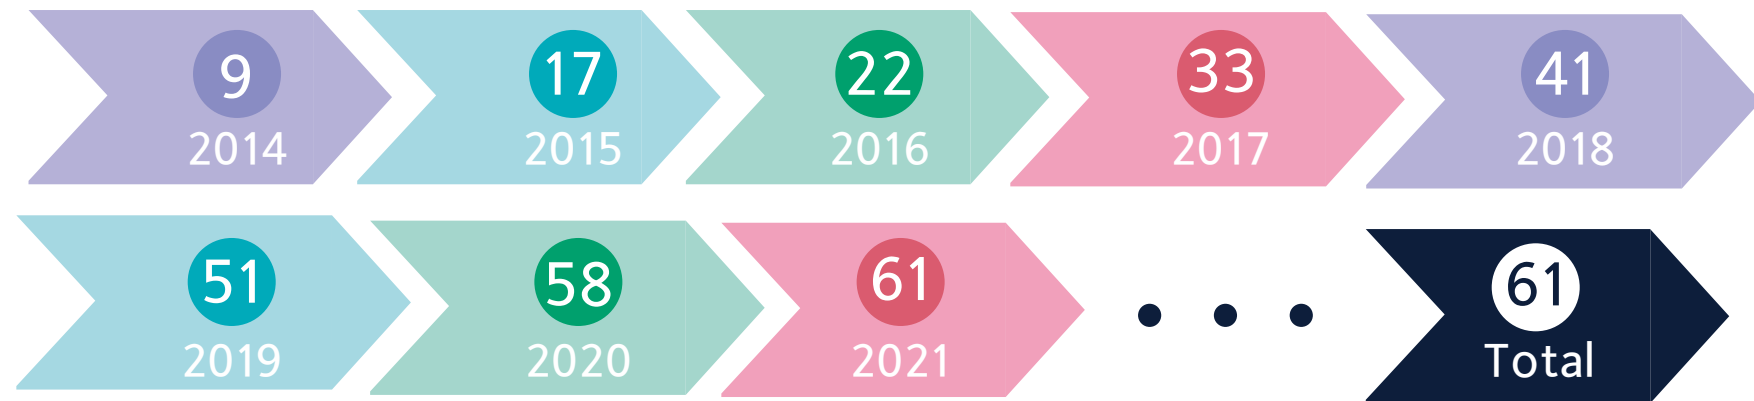

Facts & Figures 1

SNU has managed to steadily and continuously to benefit excellent young scholars

Number of selected recipients

Facts & Figures 2

It served as a platform for promising researchers regardless of their countries

Asia

Nepal

2015	1
2017	2
2019	1
Total	4

Laos

2015	1
2018	1
Total	2

Mongolia

2014	2
2014	1
2016	1
2014	1
2017	1
2018	1
2019	2
2020	1
Total	10

Bangladesh

2017	1
2019	1
Total	2

Myanmar

2014	1
2014	1
2015	1
2017	1
2018	1
2019	1
2020	2
Total	8

Vietnam

2015	3
2016	2
2017	2
2018	3
2019	1
2020	1
2021	1
Total	13

Indonesia

2019	2
2020	2
2021	1
2021	1
Total	6

China

2015	1
2015	1
2016	1
2017	2
2017	1
2020	1
Total	7

Kazakhstan

2014	1
Total	1

Thailand

2014	2
2019	1
Total	3

**Total
61**

Africa

Ethiopia

2017	1
2018	2
Total	3

Kenya

2014	1
Total	1

South America

Panama

2019	1
Total	1