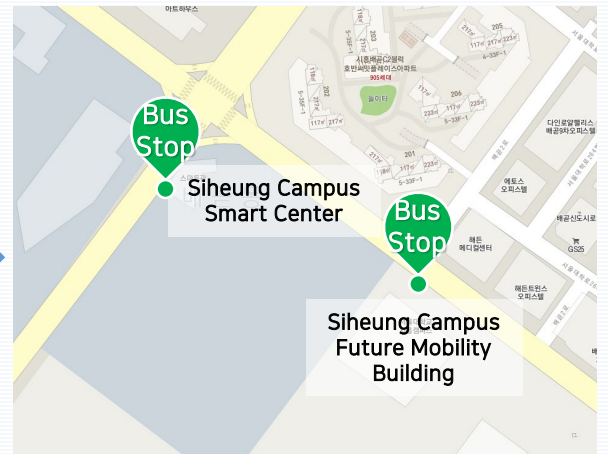

**Operation Area** Gwanak Campus - Siheung Campus

## Arrival at Siheung

Via Future Mobility Building, Smart Center

Arrive at Educational Cooperation Building

## Departure From Siheung

Departure From Educational Cooperation Building

Via Smart Center, Future Mobility Building

Via HOAM (Gwanak-sa family Houses)

Via SNU Shuttle Bus Stop in Front of Lotteria