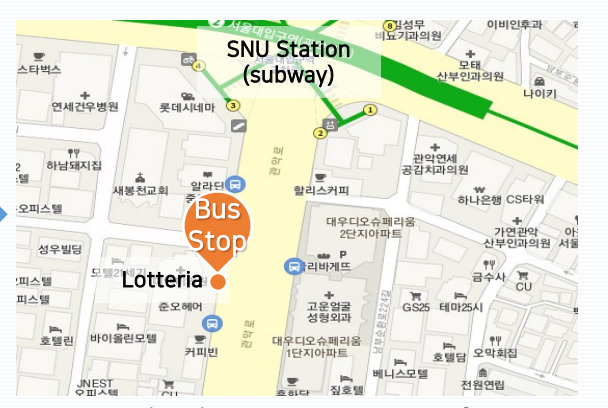

## Arrival at Siheung

Via Future Mobility Building, Smart Center

Arrive at Educational Cooperation Building

## Arrival at Gwanak

Via SNU Main Gate Bus Station (21-269)

Arrive at Administration Building

## Gwanak Campus → Siheung Campus Time Schedule

Departure Time (Monday-Friday)			
07:40	10:10	14:30	17:00

- The estimated travel time is 50 min, however, travel times vary due to traffic condition.
- 1<sup>st</sup> shuttle bus (departure time: 07:40) additionally stop in HOAM and SNU station.  
(University Cultural Center - SNU Main Gate - HOAM (Gwanak-sa Family House) - SNU Station - Future Mobility Building - Smart Hall - Educational Cooperation Building)

Via HOAM (Gwanak-sa family Houses)

Via SNU Shuttle Bus Stop in Front of Lotteria