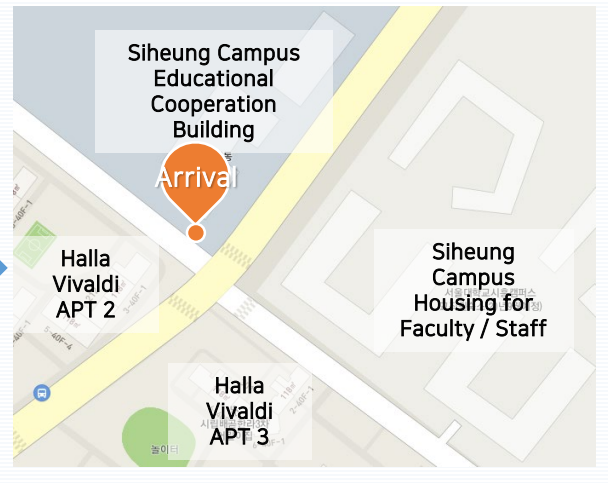

**Operation Area** Gwanak Campus - Siheung Campus

## Departure From Gwanak

Departure From University Cultural Center

Via SNU Main Gate Bus Station (21-299)

## Arrival at Siheung

Via Future Mobility Building, Smart Center

Arrive at Educational Cooperation Building

Via HOAM (Gwanak-sa family Houses)

Via SNU Shuttle Bus Stop in Front of Lotteria